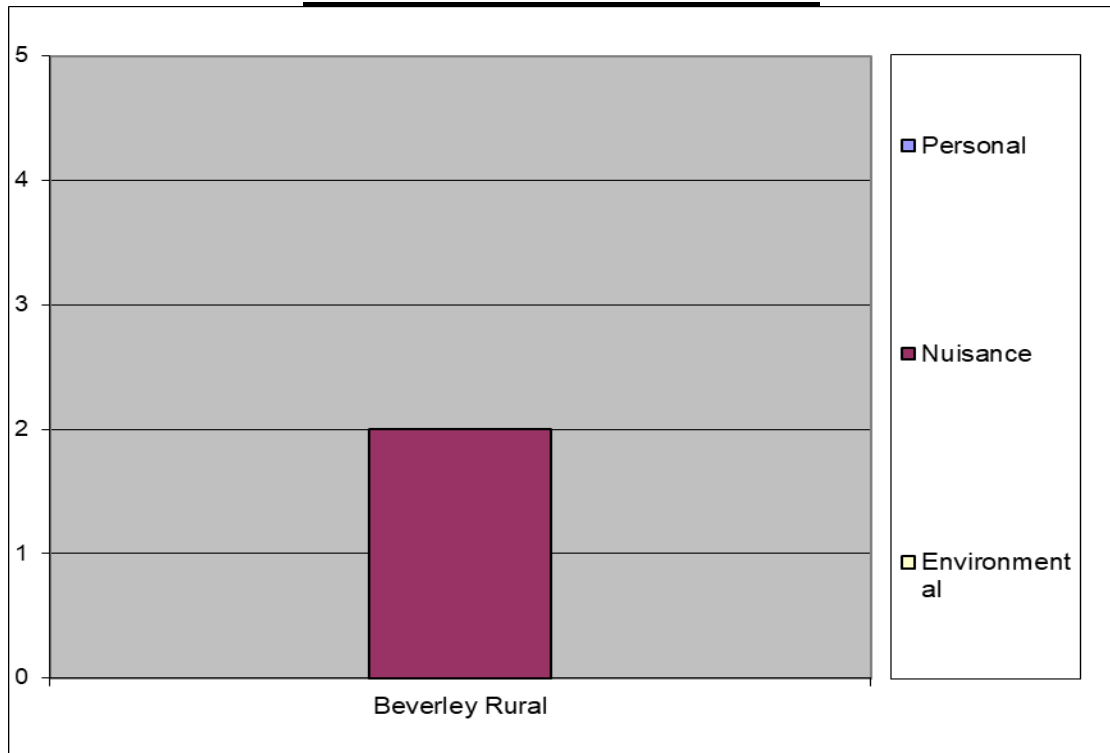

Calls for Service to the ASB Team

Beverley Rural

Six month data represents 1 April 2019 to 30 September 2019

Breakdown by Ward

Interventions to Tackle ASB

*Court Orders include ASBOs, Criminal Behaviour Orders and Civil Injunctions

Calls for Service to the ASB Team

Beverley Rural

Six month data represents 1 April 2019 to 30 September 2019

Neighbourhood Watch Groups and Community Projects