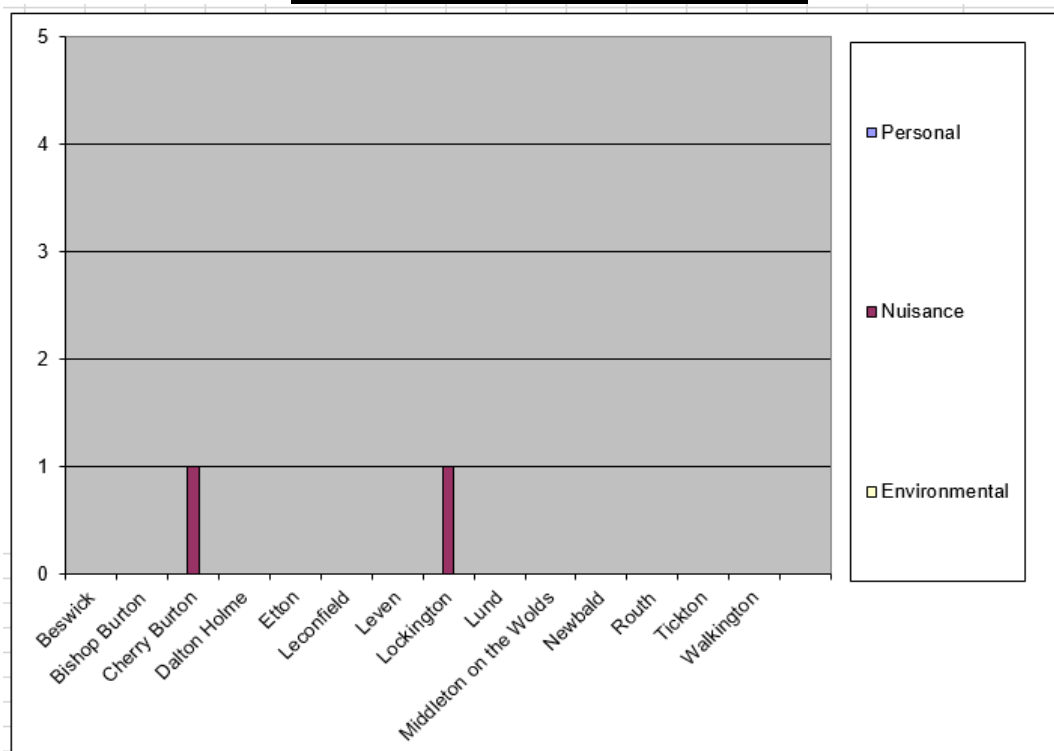

Beverley Rural

Six month data represents 1 April 2019 to 30 September 2019

Breakdown by Parish and Town Council area

Interventions to Tackle ASB

*Court Orders include ASBOs, Criminal Behaviour Orders and Civil Injunctions

Calls for Service to the ASB Team

Beverley Rural

Six month data represents 1 April 2019 to 30 September 2019

Breakdown by Ward

Interventions to Tackle ASB

*Court Orders include ASBOs, Criminal Behaviour Orders and Civil Injunctions

Calls for Service to the ASB Team

Beverley Rural

Six month data represents 1 April 2019 to 30 September 2019

Neighbourhood Watch Groups and Community Projects