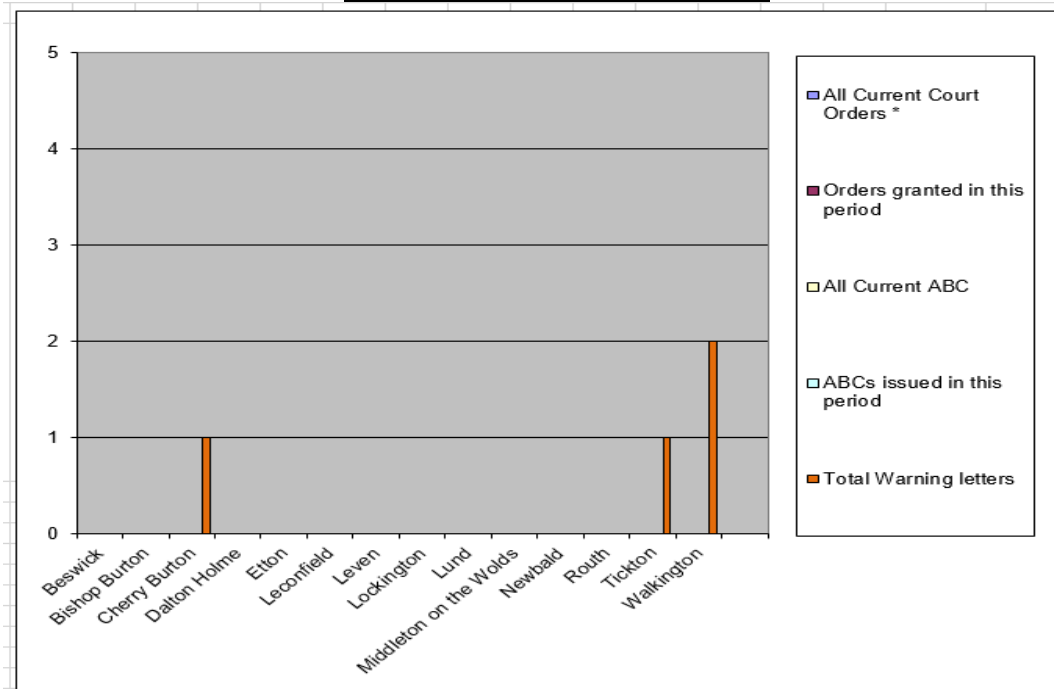

Beverley Rural

Six month data represents 1 April 2019 to 30 September 2019

Breakdown by Parish and Town Council area

Interventions to Tackle ASB

*Court Orders include ASBOs, Criminal Behaviour Orders and Civil Injunctions

Calls for Service to the ASB Team

Beverley Rural

Six month data represents 1 April 2019 to 30 September 2019

Breakdown by Ward

Interventions to Tackle ASB

*Court Orders include ASBOs, Criminal Behaviour Orders and Civil Injunctions

Calls for Service to the ASB Team

Beverley Rural

Six month data represents 1 April 2019 to 30 September 2019

Neighbourhood Watch Groups and Community Projects