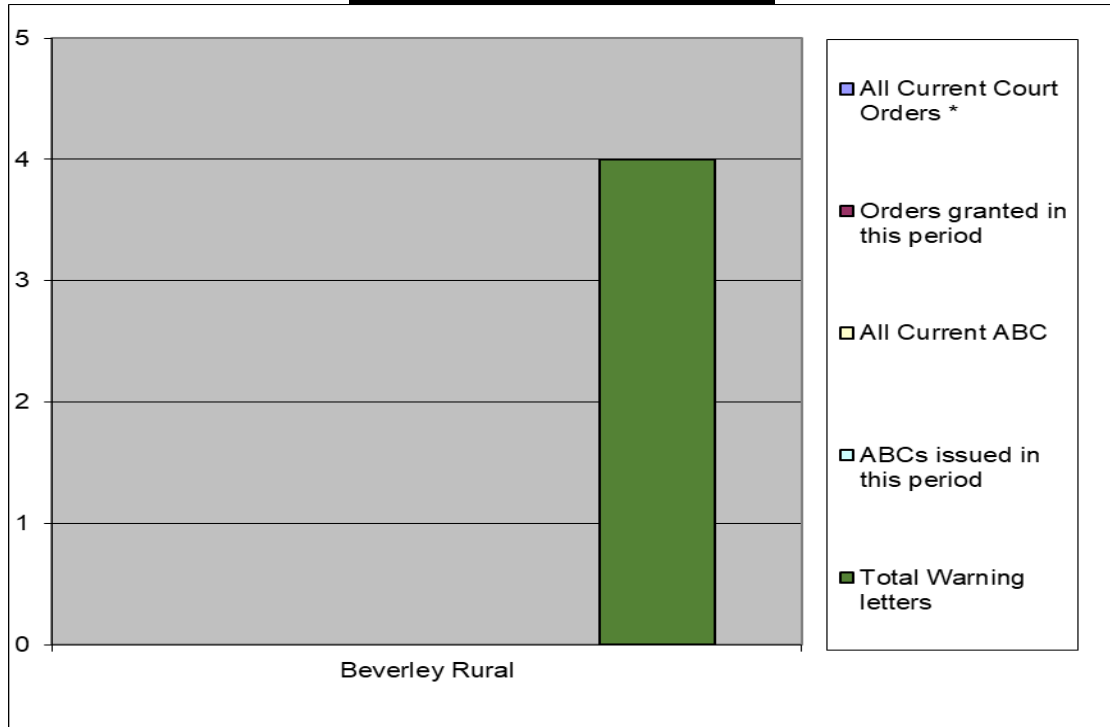

Beverley Rural

Six month data represents 1 April 2019 to 30 September 2019

Breakdown by Parish and Town Council area

Interventions to Tackle ASB

*Court Orders include ASBOs, Criminal Behaviour Orders and Civil Injunctions

Calls for Service to the ASB Team

Beverley Rural

Six month data represents 1 April 2019 to 30 September 2019

Breakdown by Ward

Interventions to Tackle ASB

*Court Orders include ASBOs, Criminal Behaviour Orders and Civil Injunctions

Calls for Service to the ASB Team

Beverley Rural

Six month data represents 1 April 2019 to 30 September 2019

Neighbourhood Watch Groups and Community Projects